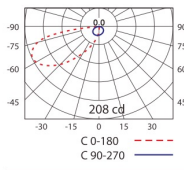

WALL LIGHTS

COLOR : BF ■ SB ■ LED COLOR : WW ■ NW ■

KR-504CR	  IP65 <table border="1" style="font-size: 8px;"> <tr><td>DRIVER</td></tr> <tr><td>Build-in</td></tr> </table>	DRIVER	Build-in	<p>LED</p> <hr/> SHARP CoB
DRIVER				
Build-in				
 <p>*800lm 1300lm</p>	 <p>∅ 190 51</p>	<p>POWER</p> <hr/> *7.5W (500mA, 15V) *800lm for standard application		
		<p>INPUT</p> <hr/> AC 100 - 240V		

CoB 800lm 500mA WW 100°

KR-504CS	  IP65 <table border="1" style="font-size: 8px;"> <tr><td>DRIVER</td></tr> <tr><td>Build-in</td></tr> </table>	DRIVER	Build-in	<p>LED</p> <hr/> SHARP CoB
DRIVER				
Build-in				
 <p>*800lm 1300lm</p>	 <p>170 42</p>	<p>POWER</p> <hr/> *7.5W (500mA, 15V) *800lm for standard application		
		<p>INPUT</p> <hr/> AC 100 - 240V		

CoB 800lm 500mA WW 95°