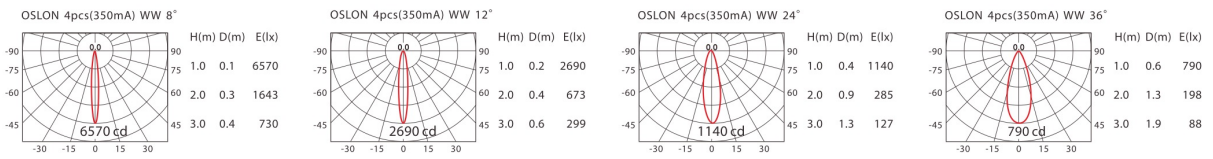

GROUND LIGHTS

COLOR : BF ■ LED COLOR : WW ■ NW ■

GA-214Q-OS-1-8				IP67	DRIVER Build-in
<p>ErP Class A</p>					LED / Pieces OSRAM / 4pcs
					POWER 1.2Wx4 (350mA)
				INPUT AC 100 - 240V	

GA-217Q-OS-1-8				IP67	DRIVER Build-in
<p>ErP Class A</p>					LED / Pieces OSRAM / 7pcs
					POWER 1.2Wx7 (350mA)
				INPUT AC 100 - 240V	