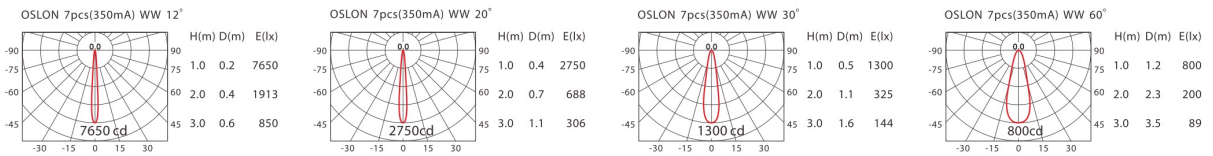

GROUND LIGHTS

COLOR : BF ■ LED COLOR : WW ■ NW ■

GA-214Q-OS-1-8				IP67	DRIVER Build-in
<p>ErP Class A</p>					LED / Pieces OSRAM / 4pcs
					POWER 1.2Wx4 (350mA)
				INPUT AC 100 - 240V	

GA-217Q-OS-1-8				IP67	DRIVER Build-in
<p>ErP Class A</p>					LED / Pieces OSRAM / 7pcs
					POWER 1.2Wx7 (350mA)
				INPUT AC 100 - 240V	