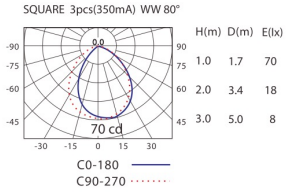

GROUND LIGHTS

COLOR : BF ■ LED COLOR : WW ■ NW ■

GA-203A	  IP67  DRIVER Build-in	
 <p>ErP Class A</p>		LED / Pieces OSRAM / 3pcs
		POWER 1.2Wx3 (350mA)
		INPUT AC 100 - 240V

GA-203Q	  IP67  DRIVER Build-in	
 <p>ErP Class A</p>		LED / Pieces OSRAM / 3pcs
		POWER 1.2Wx3 (350mA)
		INPUT AC 100 - 240V