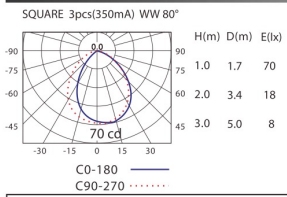

GROUND LIGHTS

COLOR : BF ■ LED COLOR : WW ■ NW ■

GA-203A	  IP67  DRIVER Build-in	
 <p>ErP Class A</p>		LED / Pieces OSRAM / 3pcs
		POWER 1.2Wx3 (350mA)
		INPUT AC 100 - 240V

GA-203Q	  IP67  DRIVER Build-in	
 <p>ErP Class A</p>		LED / Pieces OSRAM / 3pcs
		POWER 1.2Wx3 (350mA)
		INPUT AC 100 - 240V