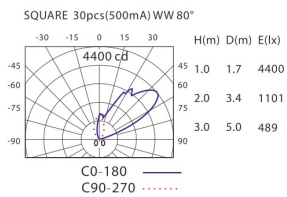

GROUND LIGHTS

COLOR : BF ■ SV ■ LED COLOR : WW ■ NW ■

GA-130A	  IP65  DRIVER Build-in	<p>LED / Pieces</p> <hr/> OSRAM / 30pcs
 <p>ErP Class A</p>		<p>POWER</p> <hr/> 2Wx30 (500mA)
		<p>INPUT</p> <hr/> AC 220 - 240V

GA-130Q	  IP65  DRIVER Build-in	<p>LED / Pieces</p> <hr/> OSRAM / 30pcs
 <p>ErP Class A</p>		<p>POWER</p> <hr/> 2Wx30 (500mA)
		<p>INPUT</p> <hr/> AC 220 - 240V

APPLICATION

Distance between luminaires : 1m-1.5m