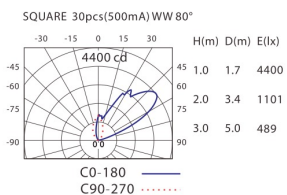

GROUND LIGHTS

COLOR : BF ■ SV ■ LED COLOR : WW ■ NW ■

GA-130A	  IP65  DRIVER Build-in	<p>LED / Pieces</p> <hr/> OSRAM / 30pcs
 <p>ErP Class A</p>		<p>POWER</p> <hr/> 2Wx30 (500mA)
		<p>INPUT</p> <hr/> AC 220 - 240V

GA-130Q	  IP65  DRIVER Build-in	<p>LED / Pieces</p> <hr/> OSRAM / 30pcs
 <p>ErP Class A</p>		<p>POWER</p> <hr/> 2Wx30 (500mA)
		<p>INPUT</p> <hr/> AC 220 - 240V

APPLICATION

Distance between luminaires : 1m-1.5m