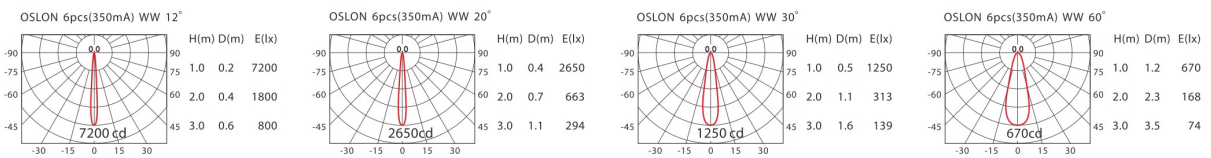

GA-116D-OS-1-12 IP67 DRIVER Build-in

ErP Class **A**

LED / Pieces
OSRAM / 6pcs

POWER
1.2Wx6 (350mA)

INPUT
AC 100 - 240V