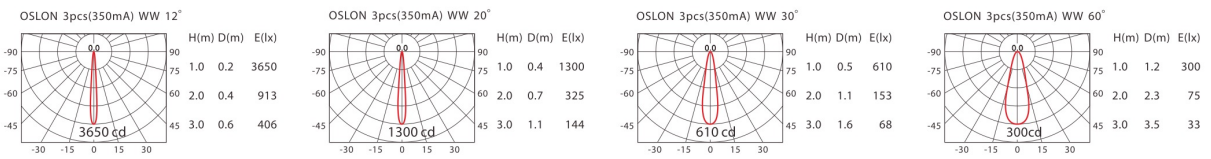

GROUND LIGHTS

COLOR : BF ■ SV ■ LED COLOR : WW ■ NW ■

GA-113D-OS-1-12   IP67   DRIVER Build-in

ErP Class **A**

LED / Pieces
OSRAM / 3pcs

POWER
1.2Wx3 (350mA)

INPUT
AC 100 - 240V

GA-116D-OS-1-12   IP67   DRIVER Build-in